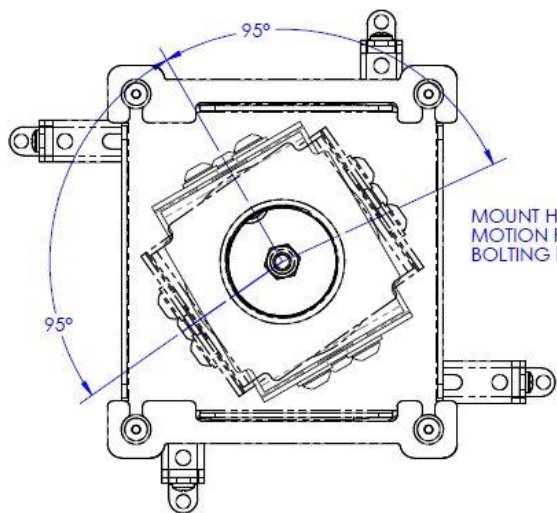

Universal Projector Mount for Portrait and Floor Projection PJ02UCMPF

NEC

1 1/2" NPT THREAD

LARGER RANGE OF ROTATION CAN BE ACHIEVED BY ADDING ADDITIONAL BOLT IN SEPARATE HOLE THEN REMOVING CURRENT BOLT