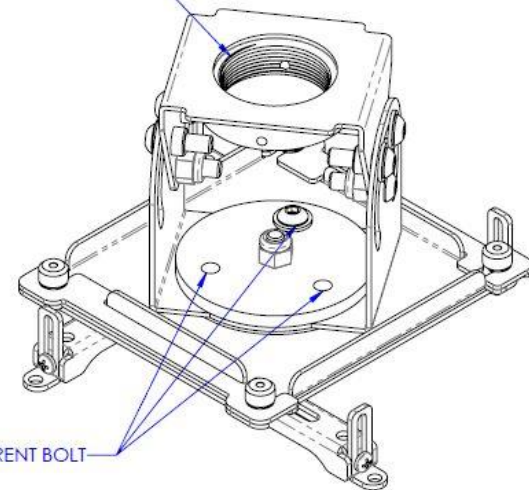

Universal Projector Mount for Portrait and Floor Projection PJ02UCMPF

NEC

1 1/2" NPT THREAD

LARGER RANGE OF ROTATION CAN BE ACHIEVED BY ADDING ADDITIONAL BOLT IN SEPARATE HOLE THEN REMOVING CURRENT BOLT