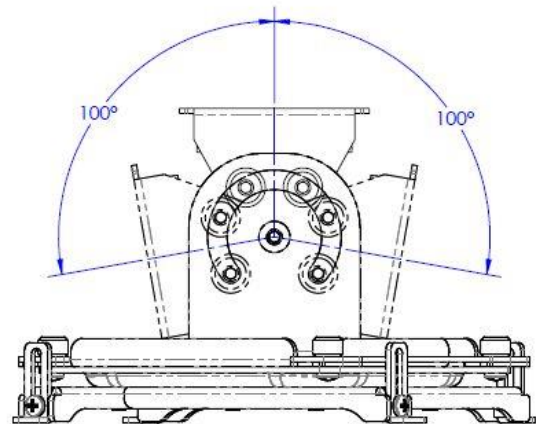

Universal Projector Mount for Portrait and Floor Projection PJ02UCMPF

NEC

1 1/2" NPT THREAD

LARGER RANGE OF ROTATION CAN BE ACHIEVED BY ADDING ADDITIONAL BOLT IN SEPARATE HOLE THEN REMOVING CURRENT BOLT