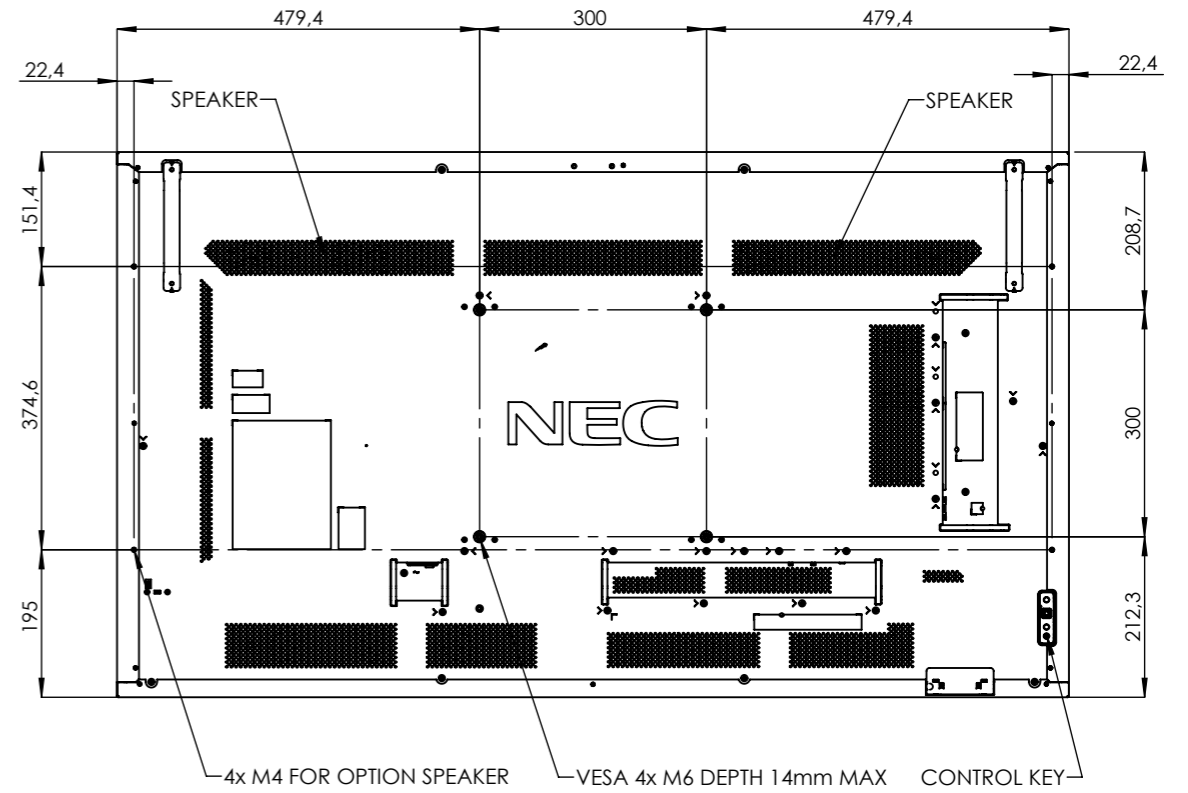

# M551/MA551/P555 - OUTLINE (WITH PROTECTIVE GLASS)

FIRST ANGLE PROJECTION	
UNIT	mm
MODEL	M551
SCALE	1:10
DATE/VER.	07.10.2021