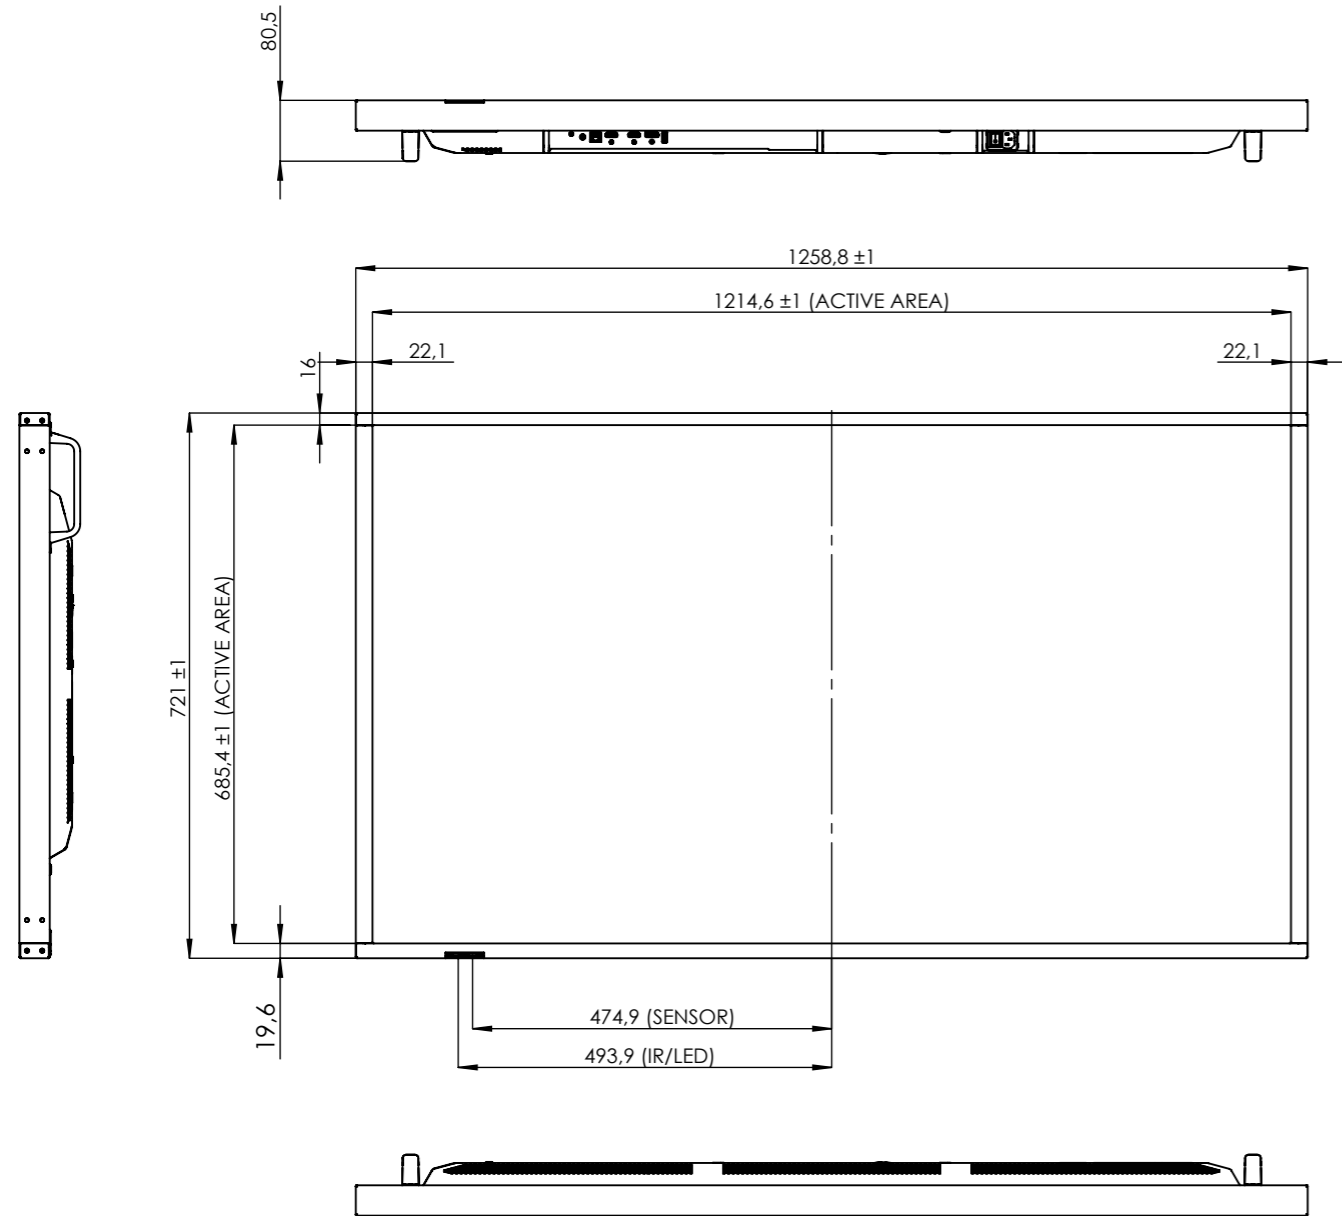

# M551/MA551/P555 - OUTLINE (WITH PROTECTIVE GLASS)

FIRST ANGLE PROJECTION	
UNIT	mm
MODEL	M551
SCALE	1:10
DATE/VER.	07.10.2021