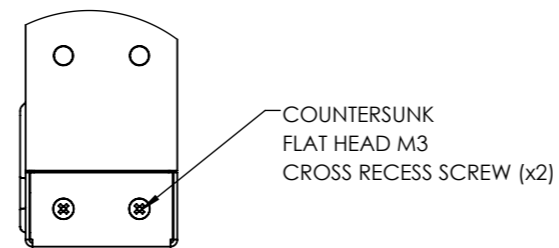

# M551/MA551/P555 - OUTLINE (WITH PROTECTIVE GLASS)

FIRST ANGLE PROJECTION	
UNIT	mm
MODEL	M551
SCALE	1:10
DATE/VER.	07.10.2021