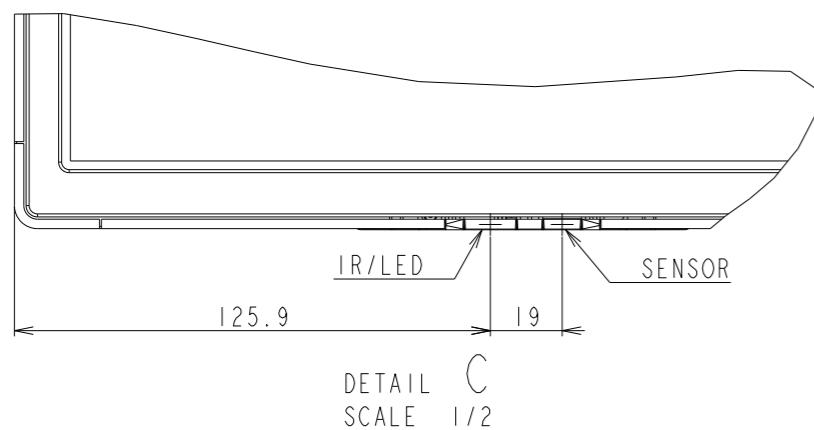

P495/MA491 OUTLINE

UNIT	mm
MODEL	P495/MA491
SCALE	1/10
Sharp NEC Display Solutions 2020/12/16	