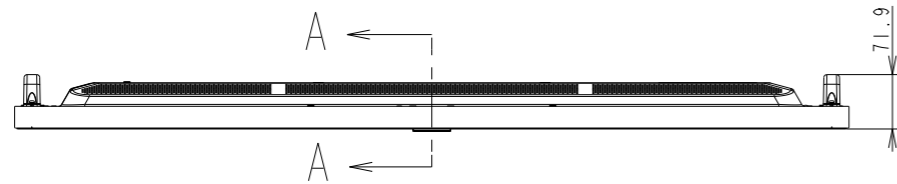

P495/MA491 OUTLINE

UNIT	mm
MODEL	P495/MA491
SCALE	1/10
Sharp NEC Display Solutions 2020/12/16	