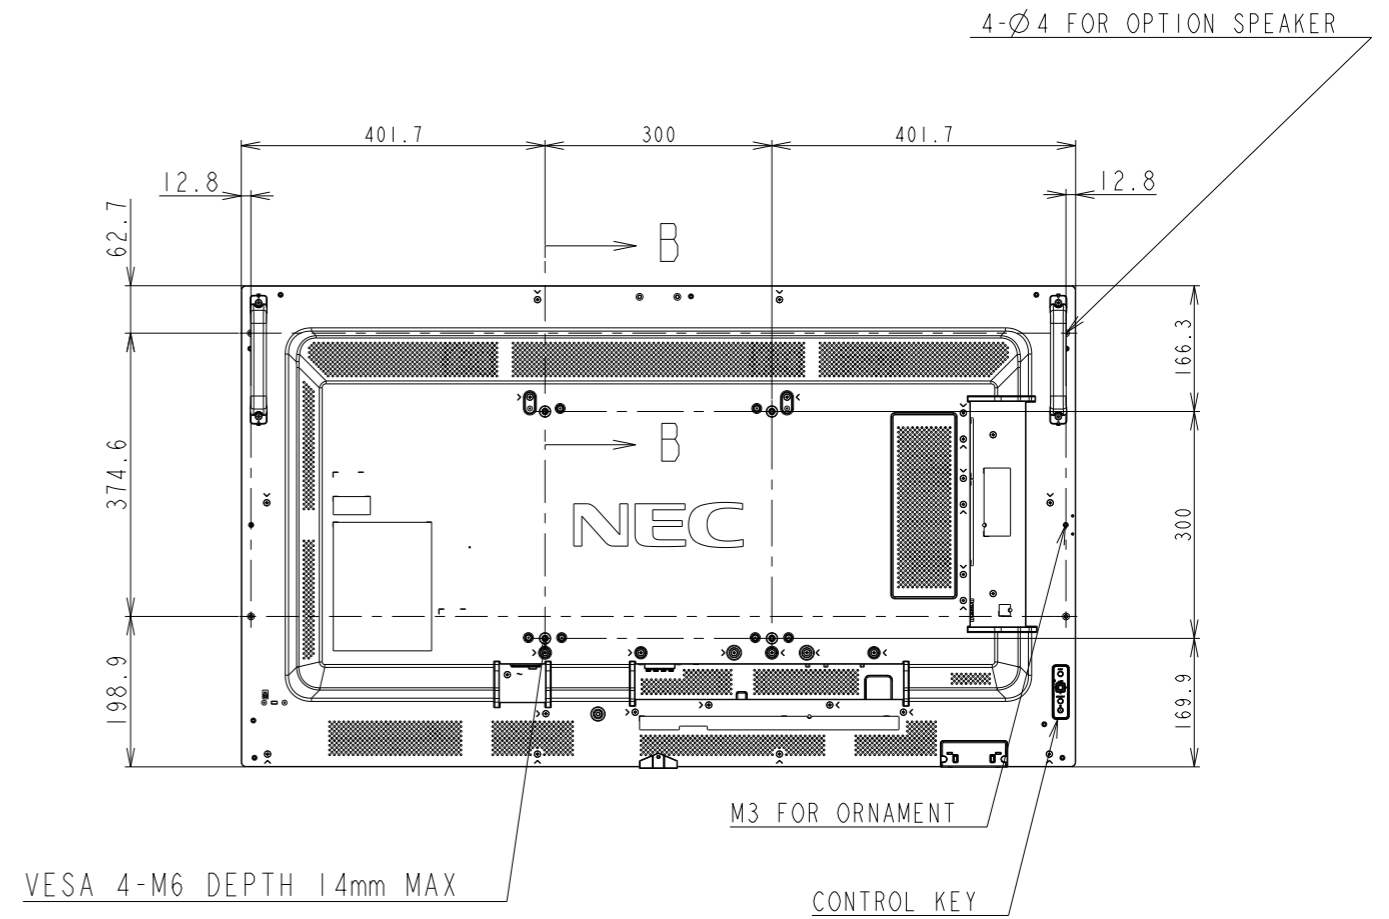

P495/MA491 OUTLINE

UNIT	mm
MODEL	P495/MA491
SCALE	1/10
Sharp NEC Display Solutions 2020/12/16	