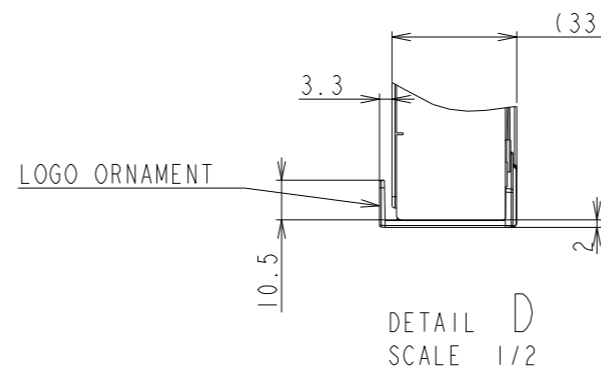

P495/MA491 OUTLINE

UNIT	mm
MODEL	P495/MA491
SCALE	1/10
Sharp NEC Display Solutions 2020/12/16	