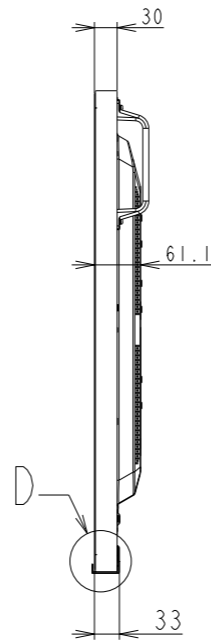

P495/MA491 OUTLINE

UNIT	mm
MODEL	P495/MA491
SCALE	1/10
Sharp NEC Display Solutions 2020/12/16	