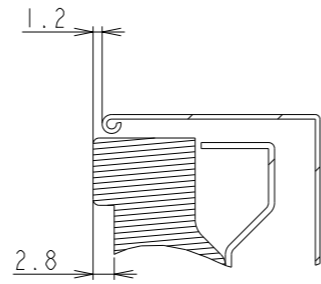

P495/MA491 OUTLINE

UNIT	mm
MODEL	P495/MA491
SCALE	1/10
Sharp NEC Display Solutions 2020/12/16	