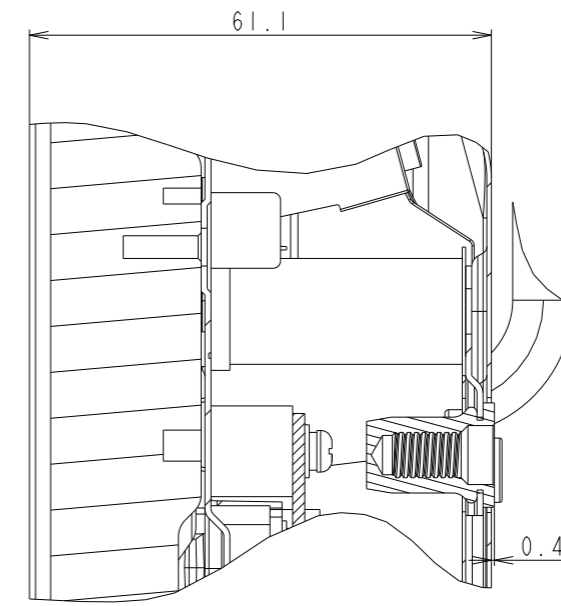

P495/MA491 OUTLINE

UNIT	mm
MODEL	P495/MA491
SCALE	1/10
Sharp NEC Display Solutions 2020/12/16	