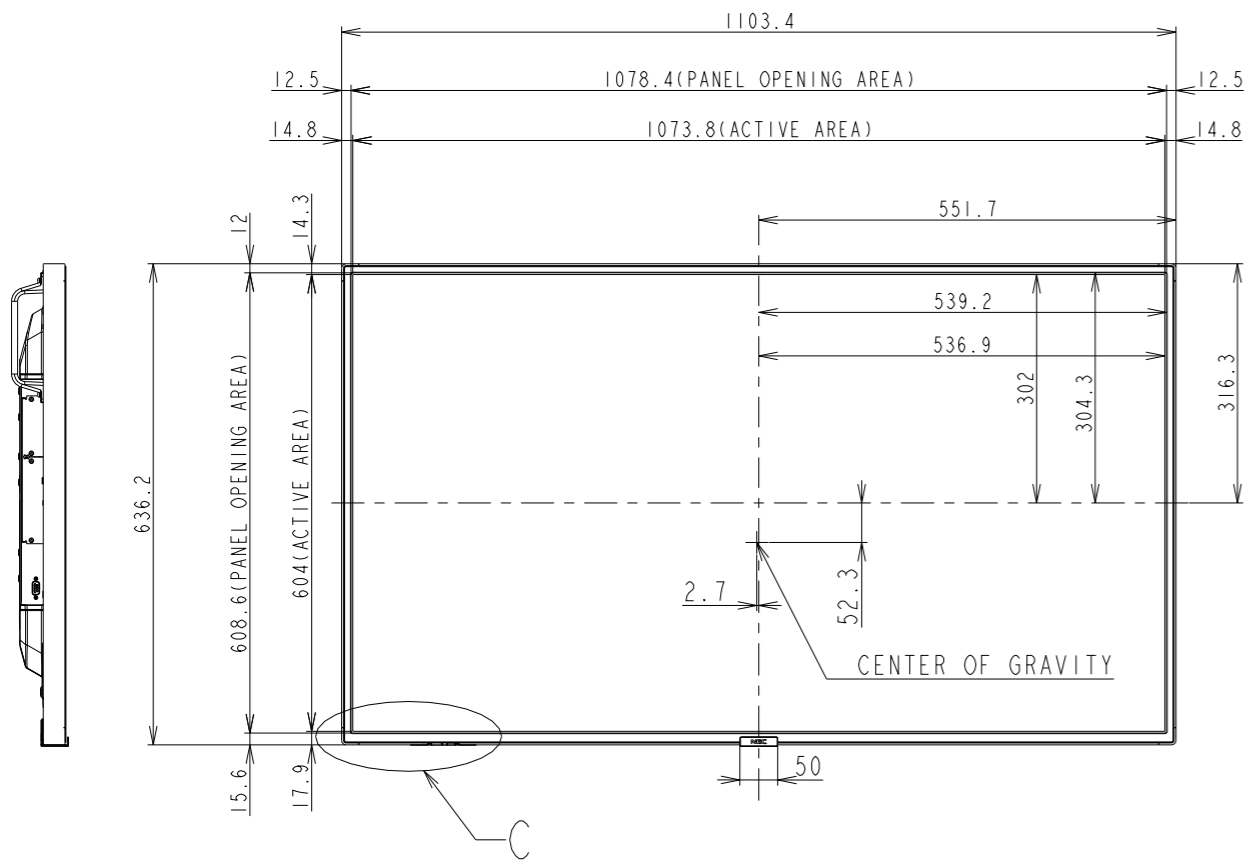

P495/MA491 OUTLINE

UNIT	mm
MODEL	P495/MA491
SCALE	1/10
Sharp NEC Display Solutions 2020/12/16	